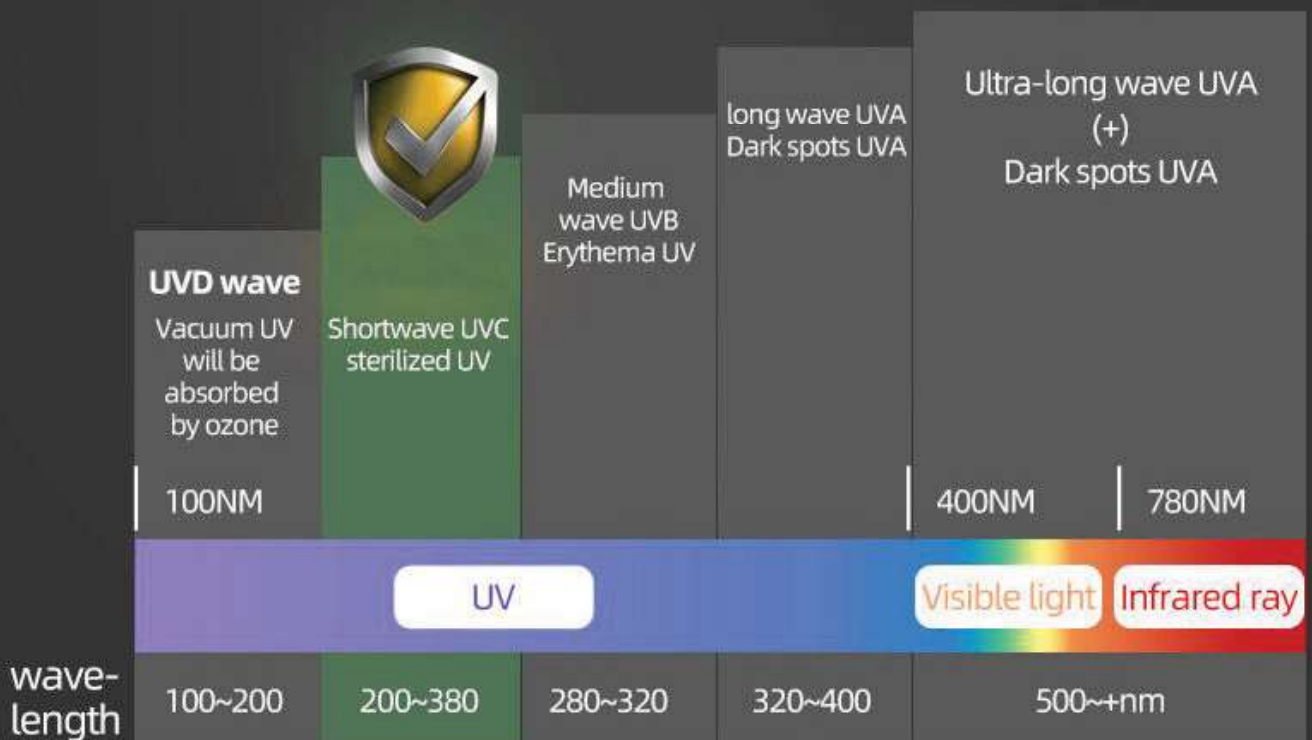

Shortwave UVC sterilized UV

When the germ be irradiated by Shortwave UVC, it will make the connection between its Cellular protein and DNA broken, and let germ die. It can prevent the Bacteria spread effectively. So Short-wave UVC is perfect and safe wave for sterilization

is adopted 254nm UV, this is belong to sterilized ShortwaveUVC it is easily to absorbed by DNA, so it is the best choice for sterilization