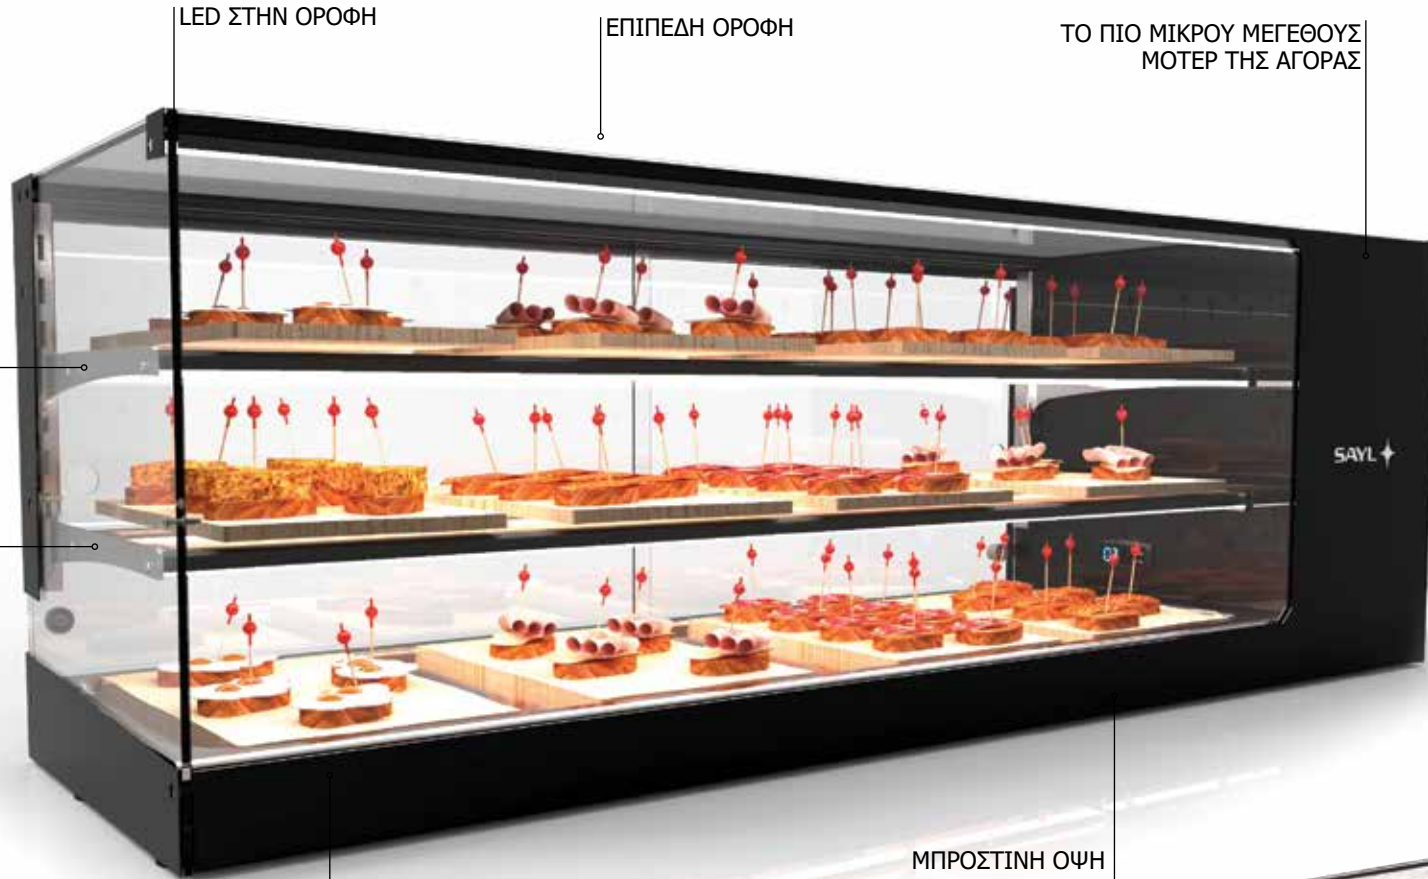

CONTACT

+2°C/+6°C

DOUBLE LED

GN
1/3 x 40mm

TAPAS

SALAD

FRUIT

LED ΣΤΗΝ ΟΡΟΦΗ

ΕΠΙΠΕΔΗ ΟΡΟΦΗ

ΤΟ ΠΙΟ ΜΙΚΡΟΥ ΜΕΓΕΘΟΥΣ
ΜΟΤΕΡ ΤΗΣ ΑΓΟΡΑΣ

ΔΙΠΛΟ LED ΣΕ ΚΑΘΕ ΡΑΦΙ

ΡΥΘΜΙΖΟΜΕΝΑ ΡΑΦΙΑ

SAYL ↗

Logic triple
LINE

ΜΠΡΟΣΤΙΝΗ ΟΨΗ
ΑΠΟ ΓΥΑΛΙ

N ΟΥΔΕΤΕΡΟ

N ΟΥΔΕΤΕΡΟ

+4°C/+8°C

ΓΥΑΛΙΝΟ ΠΡΟΣΤΑΤΕΥΤΙΚΟ
ΠΡΟΦΙΛ

ΒΙΤΡΙΝΑ ΜΕΓΙΣΤΗΣ ΟΡΑΤΟΤΗΤΑΣ